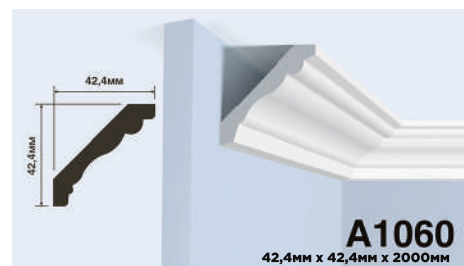

+ ПРОФИЛИ ИЗ ФИТОПОЛИМЕРА

+ HIWOOD

+ INTERIOR MOULDING

HIWOOD

INTERIOR MOULDING

D10V1

10MM x 10MM x 2000MM

D10

11,4MM x 10MM x 2000MM

D1050

50MM x 12,5MM x 2000MM

D1040

40MM x 11,5MM x 2000MM

D1030

30MM x 9,5MM x 2000MM

D1020

20MM x 7,5MM x 2000MM

**D22 D32 D40
D50 D60 D70**

22/32/40/50/60/70MM x 10/14,5/18/22,5/27/31,5MM x 2000MM

D50V1

50MM x 23,3MM x 2000MM

D40V1

40MM x 18,5MM x 2000MM

D32V1