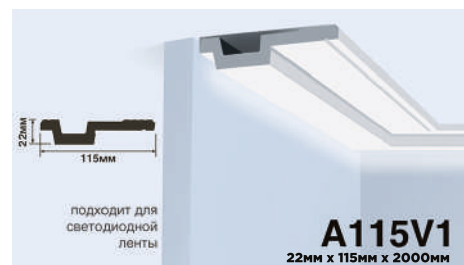

+ ПРОФИЛИ ИЗ ФИТОПОЛИМЕРА

+ HIWOOD

+ INTERIOR MOULDING

HIWOOD

INTERIOR MOULDING

D10V1

10MM x 10MM x 2000MM

D10

11,4MM x 10MM x 2000MM

D1050

50MM x 12,5MM x 2000MM

D1040

40MM x 11,5MM x 2000MM

D1030

30MM x 9,5MM x 2000MM

D1020

20MM x 7,5MM x 2000MM

**D22 D32 D40
D50 D60 D70**

22/32/40/50/60/70MM x 10/14,5/18/22,5/27/31,5MM x 2000MM

D50V1

50MM x 23,3MM x 2000MM

D40V1

40MM x 18,5MM x 2000MM

D32V1