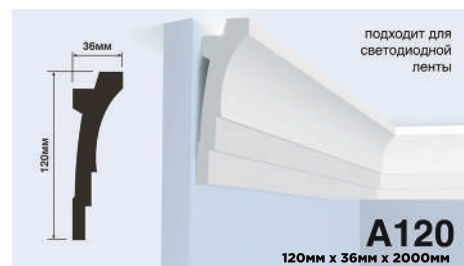

+ ПРОФИЛИ ИЗ ФИТОПОЛИМЕРА

+ HIWOOD

+ INTERIOR MOULDING

HIWOOD

INTERIOR MOULDING

D10V1

10MM x 10MM x 2000MM

D10

11,4MM x 10MM x 2000MM

D1050

50MM x 12,5MM x 2000MM

D1040

40MM x 11,5MM x 2000MM

D1030

30MM x 9,5MM x 2000MM

D1020

20MM x 7,5MM x 2000MM

**D22 D32 D40
D50 D60 D70**

22/32/40/50/60/70MM x 10/14,5/18/22,5/27/31,5MM x 2000MM

D50V1

50MM x 23,3MM x 2000MM

D40V1

40MM x 18,5MM x 2000MM

D32V1

32MM x 15MM x 2000MM

D22V1

22MM x 10,3MM x 2000MM

**LD20
LD40 LD60**

20,5/41/60MM x 10/19,5/28MM x 2000MM

LD32

32MM x 15MM x 2000MM

LB32