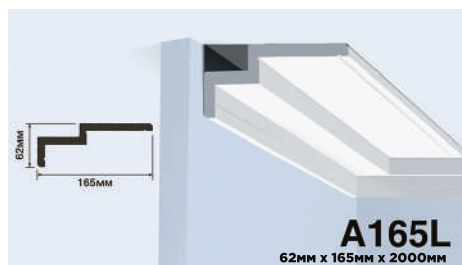

+ ПРОФИЛИ ИЗ ФИТОПОЛИМЕРА

+ HIWOOD

+ INTERIOR MOULDING

HIWOOD

INTERIOR MOULDING

D10V1

10MM x 10MM x 2000MM

D10

11,4MM x 10MM x 2000MM

D1050

50MM x 12,5MM x 2000MM

D1040

40MM x 11,5MM x 2000MM

D1030

30MM x 9,5MM x 2000MM

D1020

20MM x 7,5MM x 2000MM

**D22 D32 D40
D50 D60 D70**

22/32/40/50/60/70MM x 10/14,5/18/22,5/27/31,5MM x 2000MM

D50V1

50MM x 23,3MM x 2000MM

D40V1

40MM x 18,5MM x 2000MM

D32V1

32MM x 15MM x 2000MM

D22V1

22MM x 10,3MM x 2000MM

**LD20
LD40 LD60**

20,5/41/60MM x 10/19,5/28MM x 2000MM

LD32

32MM x 15MM x 2000MM

LB32