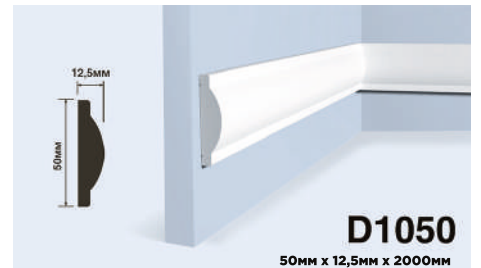

+ ПРОФИЛИ ИЗ ФИТОПОЛИМЕРА

+ HIWOOD

+ INTERIOR MOULDING

HIWOOD

INTERIOR MOULDING

D10V1

10MM x 10MM x 2000MM

D10

11,4MM x 10MM x 2000MM

D1050

50MM x 12,5MM x 2000MM

D1040

40MM x 11,5MM x 2000MM

D1030

30MM x 9,5MM x 2000MM

D1020

20MM x 7,5MM x 2000MM

**D22 D32 D40
D50 D60 D70**

22/32/40/50/60/70MM x 10/14,5/18/22,5/27/31,5MM x 2000MM

D50V1

50MM x 23,3MM x 2000MM

D40V1

40MM x 18,5MM x 2000MM

D32V1