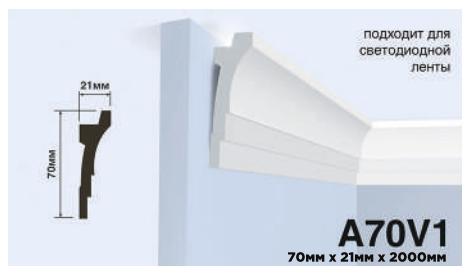

+ ПРОФИЛИ ИЗ ФИТОПОЛИМЕРА

+ HIWOOD

+ INTERIOR MOULDING

HIWOOD

INTERIOR MOULDING

D10V1

10MM x 10MM x 2000MM

D10

11,4MM x 10MM x 2000MM

D1050

50MM x 12,5MM x 2000MM

D1040

40MM x 11,5MM x 2000MM

D1030

30MM x 9,5MM x 2000MM

D1020

20MM x 7,5MM x 2000MM

**D22 D32 D40
D50 D60 D70**

22/32/40/50/60/70MM x 10/14,5/18/22,5/27/31,5MM x 2000MM

D50V1

50MM x 23,3MM x 2000MM

D40V1

40MM x 18,5MM x 2000MM

D32V1