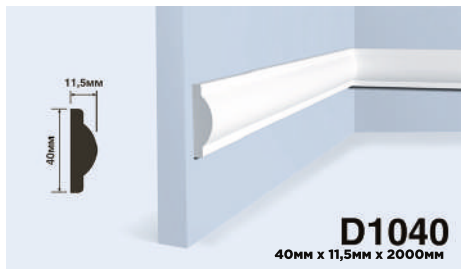

+ ПРОФИЛИ ИЗ ФИТОПОЛИМЕРА

+ HIWOOD

+ INTERIOR MOULDING

HIWOOD

INTERIOR MOULDING

D10V1

10MM x 10MM x 2000MM

D10

11,4MM x 10MM x 2000MM

D1050

50MM x 12,5MM x 2000MM

D1040

40MM x 11,5MM x 2000MM

D1030

30MM x 9,5MM x 2000MM

D1020

20MM x 7,5MM x 2000MM

**D22 D32 D40
D50 D60 D70**

22/32/40/50/60/70MM x 10/14,5/18/22,5/27/31,5MM x 2000MM

D50V1

50MM x 23,3MM x 2000MM

D40V1

40MM x 18,5MM x 2000MM

D32V1