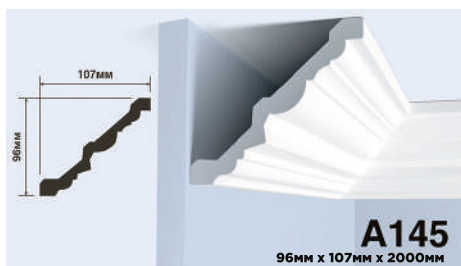

+ ПРОФИЛИ ИЗ ФИТОПОЛИМЕРА

+ HIWOOD

+ INTERIOR MOULDING

HIWOOD

INTERIOR MOULDING

D10V1

10MM x 10MM x 2000MM

D10

11,4MM x 10MM x 2000MM

D1050

50MM x 12,5MM x 2000MM

D1040

40MM x 11,5MM x 2000MM

D1030

30MM x 9,5MM x 2000MM

D1020

20MM x 7,5MM x 2000MM

**D22 D32 D40
D50 D60 D70**

22/32/40/50/60/70MM x 10/14,5/18/22,5/27/31,5MM x 2000MM

D50V1

50MM x 23,3MM x 2000MM

D40V1

40MM x 18,5MM x 2000MM

D32V1

32MM x 15MM x 2000MM

D22V1

22MM x 10,3MM x 2000MM

**LD20
LD40 LD60**

20,5/41/60MM x 10/19,5/28MM x 2000MM

LD32

32MM x 15MM x 2000MM

LB32