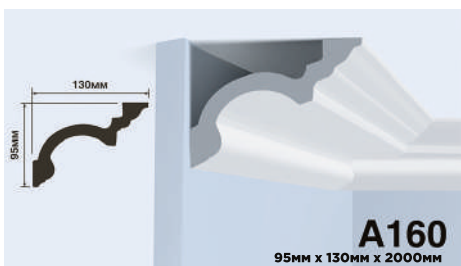

+ ПРОФИЛИ ИЗ ФИТОПОЛИМЕРА

+ HIWOOD

+ INTERIOR MOULDING

HIWOOD

INTERIOR MOULDING

D10V1

10MM x 10MM x 2000MM

D10

11,4MM x 10MM x 2000MM

D1050

50MM x 12,5MM x 2000MM

D1040

40MM x 11,5MM x 2000MM

D1030

30MM x 9,5MM x 2000MM

D1020

20MM x 7,5MM x 2000MM

**D22 D32 D40
D50 D60 D70**

22/32/40/50/60/70MM x 10/14,5/18/22,5/27/31,5MM x 2000MM

D50V1

50MM x 23,3MM x 2000MM

D40V1

40MM x 18,5MM x 2000MM

D32V1

32MM x 15MM x 2000MM

D22V1

22MM x 10,3MM x 2000MM

**LD20
LD40 LD60**

20,5/41/60MM x 10/19,5/28MM x 2000MM

LD32

32MM x 15MM x 2000MM

LB32