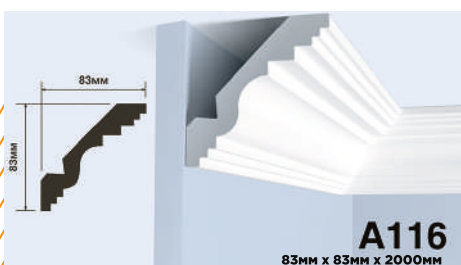

+ ПРОФИЛИ ИЗ ФИТОПОЛИМЕРА

+ HIWOOD

+ INTERIOR MOULDING

HIWOOD

INTERIOR MOULDING

D10V1

10MM x 10MM x 2000MM

D10

11,4MM x 10MM x 2000MM

D1050

50MM x 12,5MM x 2000MM

D1040

40MM x 11,5MM x 2000MM

D1030

30MM x 9,5MM x 2000MM

D1020

20MM x 7,5MM x 2000MM

**D22 D32 D40
D50 D60 D70**

22/32/40/50/60/70MM x 10/14,5/18/22,5/27/31,5MM x 2000MM

D50V1

50MM x 23,3MM x 2000MM

D40V1

40MM x 18,5MM x 2000MM

D32V1